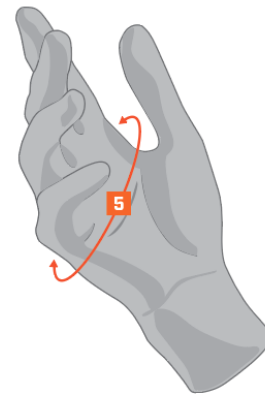

### BOOTIES – WS, ROUBAIX, FIANDRE, POLAR, SILICON

UNISEX	-	S	M	L	XL	XXL	-
Size	-	38-39	40-41	42-43	44-45	46-47	-

### RECOVERY SOCKS

UNISEX	-	S	M	L	XL	XXL	-
Size	-	36-38	38-40	40-42	42-44	44-47	-

GLOVES	XS	S	M	L	XL	XXL	-
<b>5</b> Unisex	<17	17-20	20-23	23.25	25-27	>27	-
Inches	6	7	8	9	10	11	-

KIDS GLOVES	XS	S	M	L	XL	XXL	-
<b>5</b> Unisex	14	15	16	17	18	>18	-
Inches	4	6	8	10	12	14	-