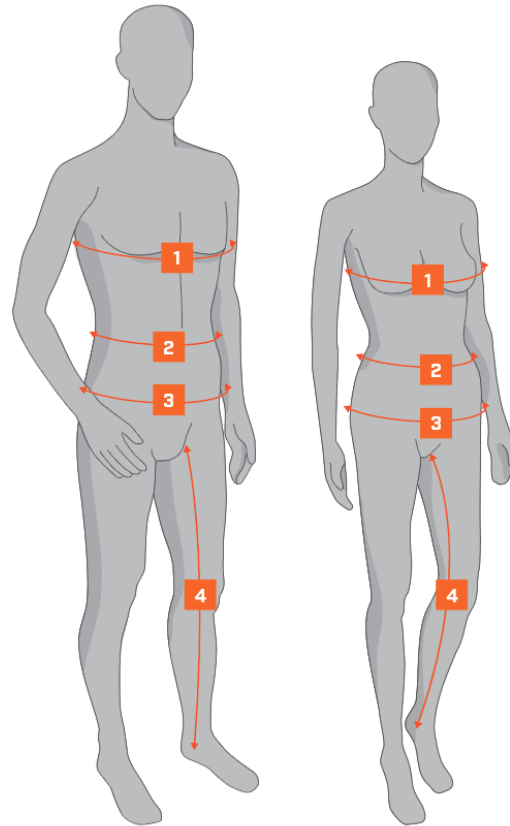

SIZE CHARTS

MEN CLOTHING	XXS	XS	S	M	L	XL	XXL	3XL	4XL
1 Chest	84	88	92	96	100	105	110	115	120
2 Waist	72	76	80	84	88	93	98	103	108
3 Hips	86	90	94	98	102	107	112	117	122
4 Inside Leg	80	81	82	83	84	85	86	87	88

WOMEN CLOTHING	XXS	XS	S	M	L	XL	XXL	3XL	-
1 Chest	74	79	84	89	94	99	104	-	-
2 Waist	58	63	68	73	78	83	88	-	-
3 Hips	82	87	92	97	102	107	112	-	-
4 Inside Leg	74	75	76	77	78	79	80	-	-

KIDS	-	6Y	8Y	10Y	12Y	14Y	-	-	-
Height	-	116	128	140	152	164	-	-	-

SOCKS MEN	-	S	ML	XL	-	-	-
size	-	36-39	40-43	44-46	-	-	-

SOCKS WOMEN	-	S/M	L/XL	-	-	-
size	-	34-38	39-41	-	-	-

BOOTIES – WS, ROUBAIX, FIANDRE, POLAR, SILICON

UNISEX	-	S	M	L	XL	XXL	-
Size	-	38-39	40-41	42-43	44-45	46-47	-

BOOTIES – LYCRA

UNISEX	-	S	M	L	XL	XXL	-
Size	-	38	40	42	44	46	-

RECOVERY SOCKS

UNISEX	-	S	M	L	XL	XXL	-
Size	-	36-38	38-40	40-42	42-44	44-47	-

GLOVES	XS	S	M	L	XL	XXL	-
5 Unisex	<17	17-20	20-23	23.25	25-27	>27	-
Inches	6	7	8	9	10	11	-

KIDS GLOVES	XS	S	M	L	XL	XXL	-
5 Unisex	14	15	16	17	18	>18	-
Inches	4	6	8	10	12	14	-

* Length in cm.